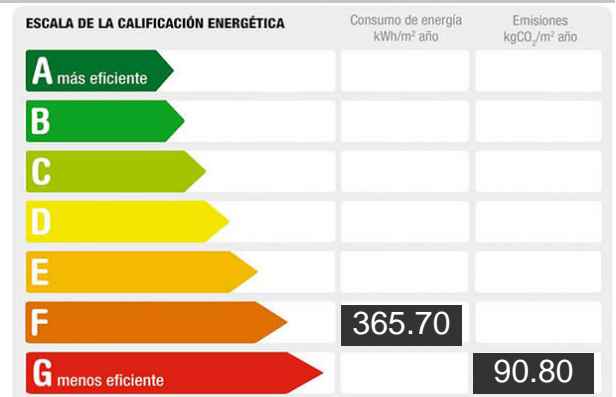

Town: Yepes  
Province: Toledo  
Postal code: 45313  
Zone: centro

**Sqm built:** 129      **Living area:** 109      **Bedrooms:** 3  
**Bathrooms:** 2      **Antiquity:** 1985      **Outward/Inward:** outward